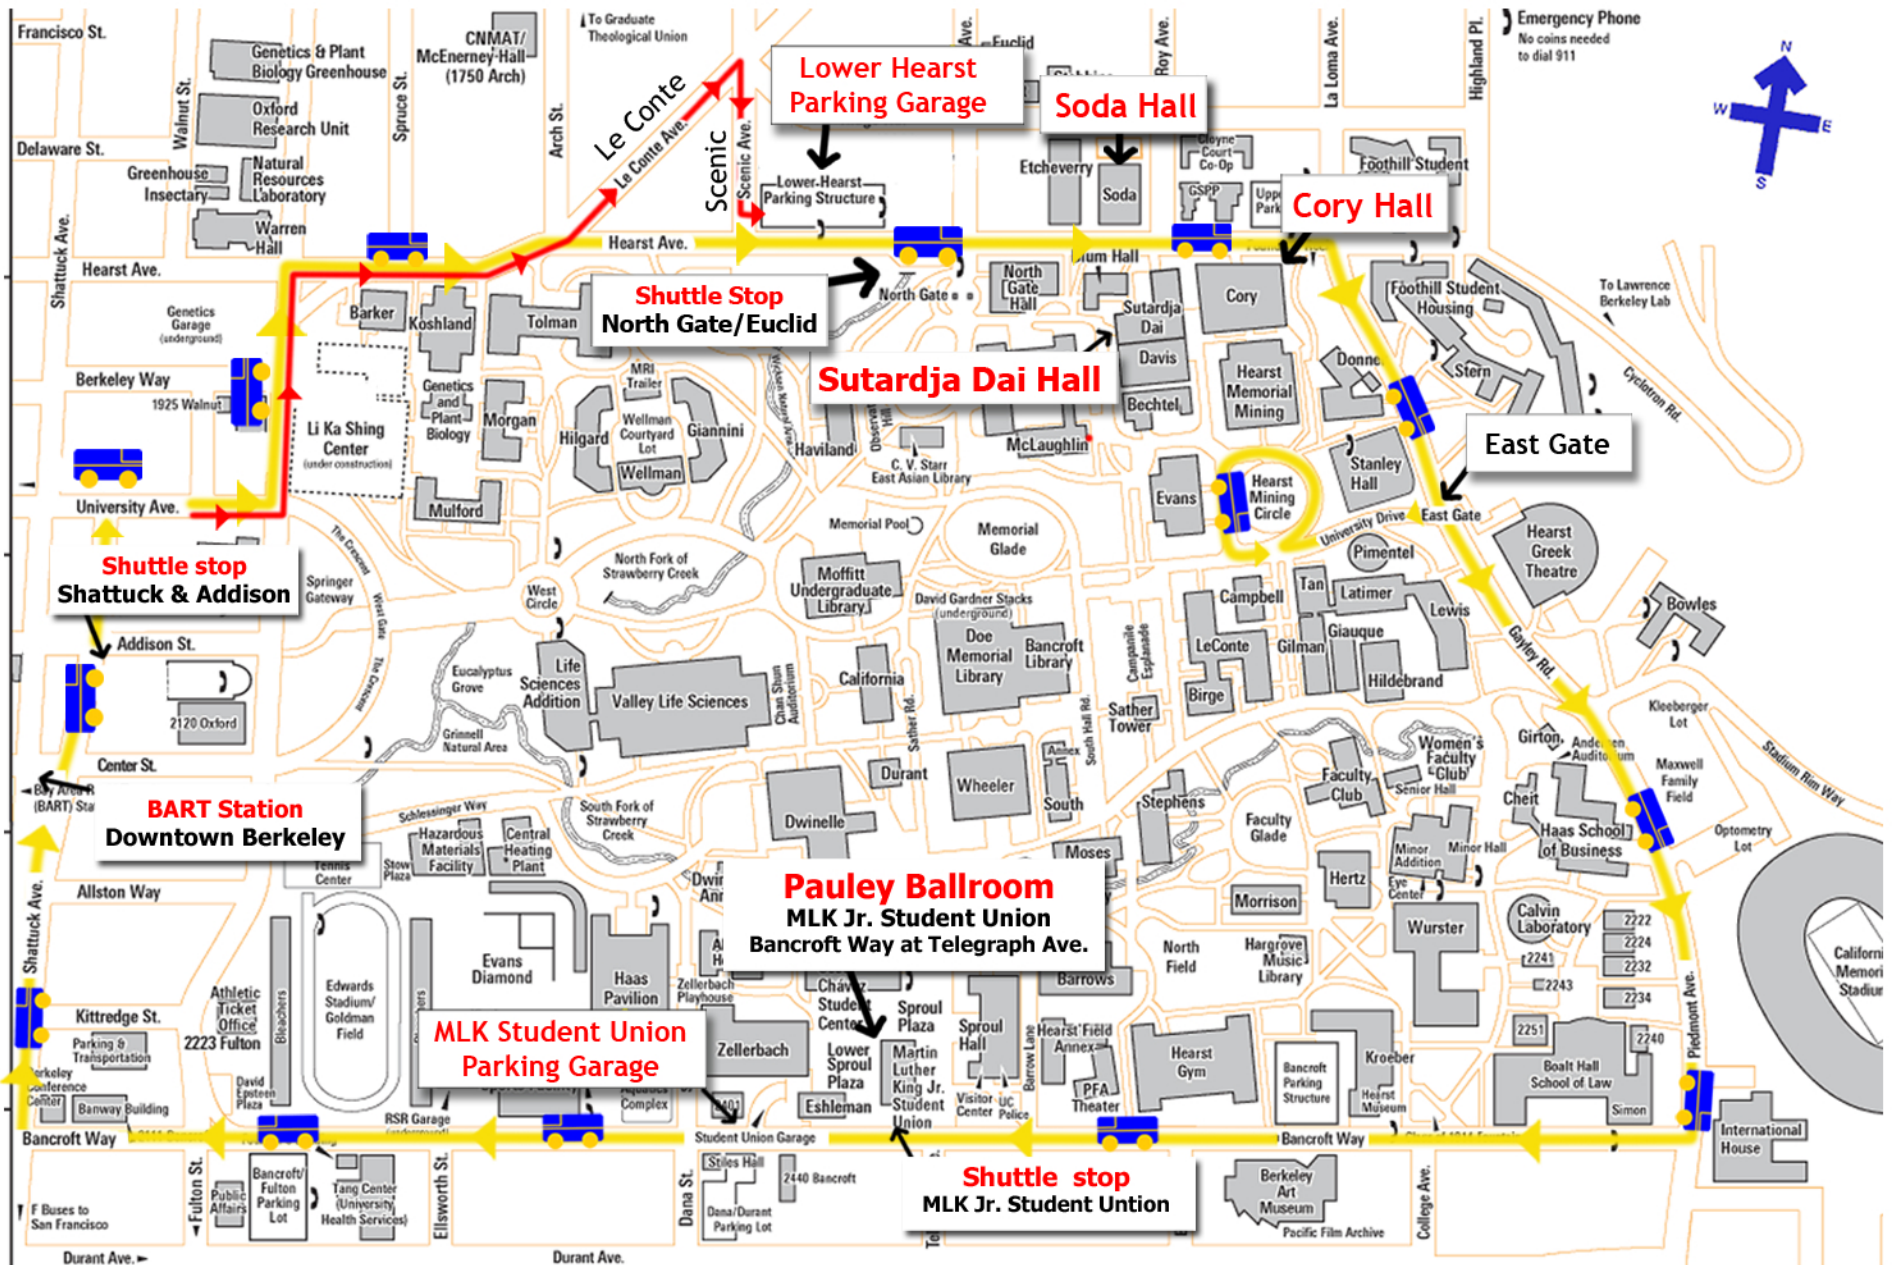

2012 BEARS campus map

The closest public parking garage is the Martin Luthor King Jr. Student Union Parking Garage. For parking rates see <http://pt.berkeley.edu/park/public/campus>.

Reserved parking is available in the MLK Student Union Parking Garage for \$20. To pay in advance see instructions when you register.